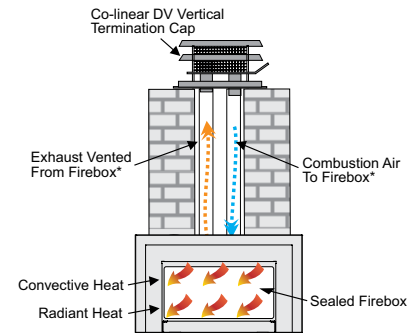

OTHER OPTIONS

DIRECT VENT TECHNOLOGY

Regency gas insert is a specially engineered, sealed fireplace that slips into your existing masonry or pre-fab fireplace to create a high-efficiency heating system with a beautiful fire. The airtight firebox uses outside air for combustion, helping maintain indoor air quality and keeping all the warmth generated from your fireplace in your home.

Even when the fireplace is turned off, the sealed system will prevent cold air from entering the home and warm air from leaving.

*May be reversed on certain models.

INTELLIGENT IGNITION SYSTEM*

The Intelligent Ignition System included in Regency gas fireplace inserts helps save you money while maintaining fireplace reliability and performance. It does this by ensuring the pilot light is lit only when it is needed. With intermittent pilot ignition (IPI), the pilot light is lit only before the fireplace is used.

For colder climates, the fireplace can also be set to **continuous pilot mode (CPI)**, where the pilot will stay lit for up to 7 full days between uses. With a new 5 second **Flame Failure Response Time (FFRT)** sensor, the ability to light the pilot light the first time is improved drastically, especially in cold climates. Experience increased reliability, performance and lower gas bills with the intelligent ignition system from Regency.

*Not available on L234, U31, E33.