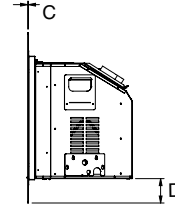

# Gi29 SPECIFICATIONS

Three-Sided Faceplate

Four-Sided Faceplate

FACEPLATE	DIMENSIONS			
	A - WIDTH	B - HEIGHT	C - DEPTH	D - BOTTOM HEIGHT
Regular Faceplate	40-3/16"	26"	1-1/4"	--
Regular Faceplate w/ Premium Surround	40-13/16"	26-3/8"	1-11/16"	--
3-Sided Flush Faceplate	40-3/16"	26"	1/8"	--
4-Sided Flush Faceplate	40-3/16"	29-1/4"	1/8"	4-3/16"
Screen with 3-Sided Finishing Trim	31-7/8"	21-7/8"	1/16"	--
Screen with 4-Sided Finishing Trim	31-7/8"	23-1/8"	1/16"	1-1/8"
Oversized Backing Plate	47-1/2"	31-1/2"	1/8"	--
3-Sided Custom Backing Plate	33-7/8" - 56-7/8"	22-7/8" - 44-7/8"	1/8"	--
4-Sided Custom Backing Plate	33-7/8" - 69"	25-1/8" - 45"	1/8"	2-1/8" minimum
Flush Faceplate w/Traditional Surround	45-3/4"	28-3/4"	2-1/4"	--