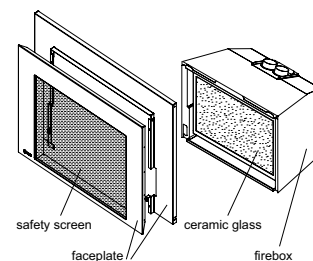

OTHER OPTIONS

MAXIMIZING COMFORT AND EFFICIENCY

Regency Fireplace Inserts deliver controllable heat solutions that combine the latest in radiant and convection heat technology with innovative features:

- Adjustable flame/heat control with Proflame remote controls (not available for U31)
- Heat radiating ceramic glass for maximum radiant heat
- Safety screen
- Variable speed blower to distribute heat into the farthest corners of your room
- Intelligent Ignition System* features fuel-saving intermittent pilot ignition (IPI), 7-day continuous pilot mode (CPI), and 5 second Flame Failure Response Time (FFRT) for more reliable startups - even in cold weather
- Power's Out, Heat's On. Never worry about being cold during a power outage again! All Regency gas fireplaces operate without electricity. Enjoy peace of mind all winter long.

*Not available for L234, U31, E33.

REMOTE CONTROL - INCLUDED

Create optimal comfort with ease and convenience at the touch of a button with a Regency remote control. Our **user-friendly programmable controls** can be set, adjusted, and programmed for your fireplace to turn on at the temperature you want, when you want it.

FEATURE	DESCRIPTION	PROFLAME REMOTES		
		GT	GTM	GTMF
On/off		✓	✓	✓
Child lock		✓	✓	✓
LCD backlit screen		✓	✓	✓
Temperature display	°F / °C	✓	✓	✓
Thermostat	one setting (all days)	✓	✓	✓
Smart thermostat**		✓	✓	✓
Flame adjustment	(6 levels)	•	✓	✓
Fan control	(6 levels)	•	•	✓

- Not available
- ✓ Standard