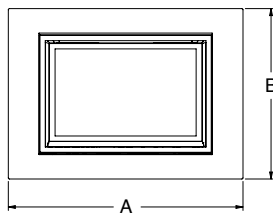

# Gi29 SPECIFICATIONS

Three-Sided Faceplate

Four-Sided Faceplate

FACEPLATE	DIMENSIONS			
	A - WIDTH	B - HEIGHT	C - DEPTH	D - BOTTOM HEIGHT
Regular Faceplate	40-3/16"	26"	1-1/4"	--
Regular Faceplate w/ Premium Surround	40-13/16"	26-3/8"	1-11/16"	--
3-Sided Flush Faceplate	40-3/16"	26"	1/8"	--
4-Sided Flush Faceplate	40-3/16"	29-1/4"	1/8"	4-3/16"
Screen with 3-Sided Finishing Trim	31-7/8"	21-7/8"	1/16"	--
Screen with 4-Sided Finishing Trim	31-7/8"	23-1/8"	1/16"	1-1/8"
Oversized Backing Plate	47-1/2"	31-1/2"	1/8"	--
3-Sided Custom Backing Plate	33-7/8" - 56-7/8"	22-7/8" - 44-7/8"	1/8"	--
4-Sided Custom Backing Plate	33-7/8" - 69"	25-1/8" - 45"	1/8"	2-1/8" minimum
Flush Faceplate w/Traditional Surround	45-3/4"	28-3/4"	2-1/4"	--