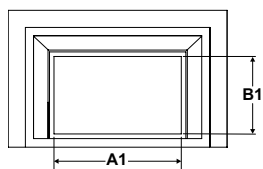

DIMENSIONS

FRONT VIEW