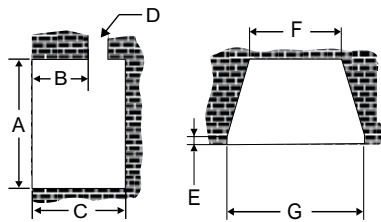

MINIMUM FIREPLACE DIMENSIONS

DIMENSIONS						
A - HEIGHT	B - MAX. LINTEL BAR DEPTH	C - DEPTH	D - DAMPER OPENING	E - FRONT DEPTH TO TAPER	F - WIDTH (REAR)	G - WIDTH (FRONT)
20-1/4"	11-3/8"	16-3/4"	8" x 4" min.	2-5/8"	20"	29"