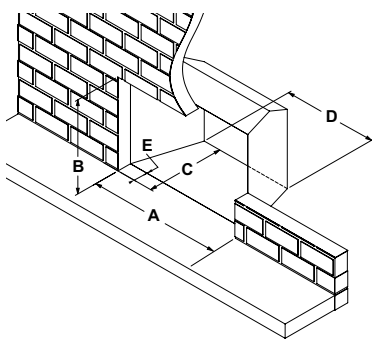

FACEPLATE	DIMENSIONS				
	A - MINIMUM INSTALL WIDTH	B - MINIMUM INSTALL HEIGHT	C - MINIMUM INSTALL DEPTH	D - MINIMUM REAR WIDTH	E - TAPER DEPTH
Regular Faceplate	28-7/16"	20-1/4"	16-11/16"	20"	2-13/16"
Regular Faceplate w/ Backing Plate	30-7/8"	21-7/16"	16-3/4"	20"	2-11/16"
Regular Faceplate w/ Premium Surround	28-7/16"	20-1/4"	16-5/8"	20"	2-5/8"
Regular Faceplate w/ Premium Surround and Backing Plate	30-7/8"	21-7/16"	16-1/2"	20"	2-1/2"
Flush Faceplate	30"	21-1/16"	17-15/16"	20"	3-7/8"
Flush Faceplate w/ Backing Plate	30-7/8"	21-7/16"	17-13/16"	20"	3-3/4"
4-Sided Flush Faceplate	30"	21-5/16"	17-15/16"	20"	3-7/8"
Finishing Trim	30"	21-1/16"	18"	20"	3-15/16"
Finishing Trim w/ Backing Plate	30-7/8"	21-7/16"	17-7/8"	20"	3-7/8"
4-Sided Finishing Trim	30"	21-5/16"	18"	20"	3-15/16"
Flush Faceplate w/Traditional Surround	28-7/16"	20-1/4"	15-15/16"	20"	1-7/8"

DISCLAIMER: Please refer to the manual for the latest up to date installation details.