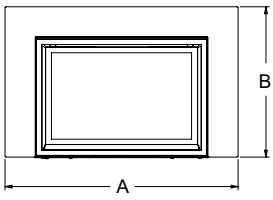

# Gi29 SPECIFICATIONS

Three-Sided Faceplate

Four-Sided Faceplate

FACEPLATE	DIMENSIONS			
	A - WIDTH	B - HEIGHT	C - DEPTH	D - BOTTOM HEIGHT
Regular Faceplate	40-3/16"	26"	1-1/4"	--
Regular Faceplate w/ Premium Surround	40-13/16"	26-3/8"	1-11/16"	--
3-Sided Flush Faceplate	40-3/16"	26"	1/8"	--
4-Sided Flush Faceplate	40-3/16"	29-1/4"	1/8"	4-3/16"
Screen with 3-Sided Finishing Trim	31-7/8"	21-7/8"	1/16"	--
Screen with 4-Sided Finishing Trim	31-7/8"	23-1/8"	1/16"	1-1/8"
Oversized Backing Plate	47-1/2"	31-1/2"	1/8"	--
3-Sided Custom Backing Plate	33-7/8" - 56-7/8"	22-7/8" - 44-7/8"	1/8"	--
4-Sided Custom Backing Plate	33-7/8" - 69"	25-1/8" - 45"	1/8"	2-1/8" minimum
Flush Faceplate w/Traditional Surround	45-3/4"	28-3/4"	2-1/4"	--