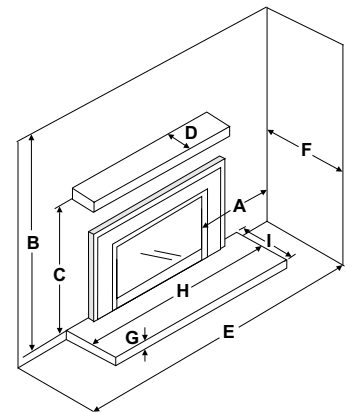

FACEPLATES	E33		U31		L234		
	WIDTH	HEIGHT	WIDTH	HEIGHT	WIDTH	HEIGHT	
Vignette (3-Sided)	46-1/2"	28-3/4"	--	--	--	--	
Vignette (4-Sided)	46-1/2"	30-7/8"	--	--	--	--	
Custom Faceplate (3-Sided Vignette Only)	Custom Order Only		--	--	--	--	
Spacer (3-Sided Vignette Only)	45"	28"	--	--	--	--	
Low Profile (3-Sided)	Front Plate	42-7/16"	26-3/4"	36"	22-1/8"	29-1/8"	21"
	Rear Plate	46-1/2"	28-11/16"	40-13/16"	24"	32-7/8"	22-7/8"
Low Profile (3-Sided Oversize)	Front Plate	42-7/16"	26-3/4"	--	--	--	--
	Rear Plate	49-9/16"	33-1/8"	--	--	--	--
Low Profile (3-Sided) Custom	Rear Plate	Custom Order Only					
Low Profile (4-Sided) Custom	Rear Plate	Custom Order Only					
Hearth Trim - Sizes	Please See Manual For Details						

MINIMUM CLEARANCE TO COMBUSTIBLES		HRI6E	LRI6E	HRI4E	LRI4E	HRI3E	LRI3E	E33	U31	L234
A	Side Wall	12"	12"	8"	8"	6"	6"	8"	10"	8"
B	Ceiling	60"	60"	60"	60"	60"	60"	72"	67"	73"
C	Mantel Height (Min.)	40"	40"	35"	35"	38"	38"	40"	32-1/2"	38"
	(With Optional Deflector)	36"	36"	32"	32"	28"	28"	N/A	N/A	N/A
D	Mantel Depth (Min.)	1"	1"	1"	1"	1"	1"	0 - 3-1/2"	0 - 3-1/2"	1"
	(With Optional Deflector)	1"	1"	1"	1"	1"	1"	N/A	N/A	N/A
E	Alcove Width	56"	56"	54"	54"	54"	54"	76"	48"	60"
F	Max. Alcove Depth	36"	36"	36"	36"	36"	36"	36"	36"	36"

NON-COMBUSTIBLE HEARTH REQUIREMENT										
G	Hearth Height	1-3/8"	1-3/8"	1/2"	1/2"	1/2"	1/2"	1-1/4"	0"	1-1/2"
H	Hearth Width	44"	44"	40"	40"	36"	36"	45-1/2"	0"	28"
I	Hearth Depth	14"	14"	14"	14"	12"	12"	13"	0"	12"

NOTE: All product specifications are subject to change without notice. Always refer to the relevant product manual for full and up-to-date information.